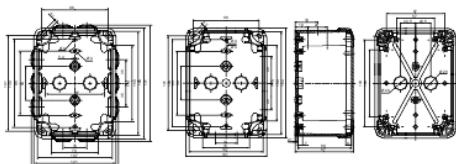

Product data sheet

Characteristics

05047

big junction box - IP 55 - smooth faces - 164 x 121 mm

Main

Box category	Big size junction box
--------------	-----------------------

Complementary

Colour	Grey
Colour code	RAL 7035
Cover fixing	Quarter turn screw
Cable entry	Smooth faces
Housing material	Polypropylene
Device mounting	Surface
Internal height	150 mm
Internal width	107 mm
Internal depth	80 mm
Height	164 mm
Width	121 mm
Depth	87 mm

Environment

IP degree of protection	IP55
IK degree of protection	IK07
Ambient air temperature for operation	-5...40 °C

Packing Units

Package 1 Weight	0.300 kg
Package 1 Height	86.000 mm
Package 1 width	162.000 mm
Package 1 Length	120.000 mm