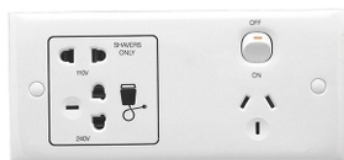

Product data sheet

Characteristics

727H-WE

SOCKET OUTLET HORIZ SHAVER

Main

Colour	White electric
Product brand	Clipsal
Range of product	Standard Series

Complementary

Colour code	WE
Control type	ON/OFF button
Number of gangs	1 gang
Pin number	3
Number of power socket outlets	1
Mounting position	Horizontal
Fixing mode	By screws
Local signalling	Without light indicator
[Ue] rated operational voltage	110/240 V AC
Depth	18 mm
Length	184 mm
Width	85 mm
Fixing center	152 mm

Environment

Standards	AS/NZS 3100 AS/NZS 3112 AS/NZS 3133:approval number S/1
-----------	---

Packing Units

Unit Type of Package 1	PCE
Number of Units in Package 1	1
Package 1 Weight	809 g
Package 1 Height	69 mm
Package 1 width	108 mm
Package 1 Length	200 mm