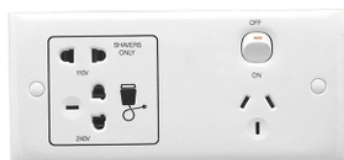

Product data sheet

Characteristics

727H-WE

SOCKET OUTLET HORIZ SHAVER

Main

Range of product	Standard Series
Product or component type	Switched socket
Product brand	Clipsal

Complementary

Control type	ON/OFF button
Number of gangs	1 gang
Pin number	3
Number of power socket outlets	1
Fixing mode	By screws
Local signalling	Without light indicator
Mounting position	Horizontal
[Ue] rated operational voltage	110/240 V AC
Depth	18 mm
Length	184 mm
Width	85 mm
Fixing center	152 mm

Environment

Standards	AS/NZS 3100 AS/NZS 3112 AS/NZS 3133:approval number S/1
-----------	---

Packing Units

Unit Type of Package 1	Db
Number of Units in Package 1	1
Package 1 Height	6.9 cm
Package 1 Width	10.8 cm
Package 1 Length	20.0 cm
Package 1 Weight	809.0 g