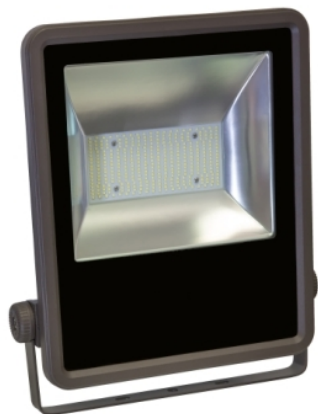

Product data sheet

Characteristics

CLITPFLH150LED

Floodlight LED, 150W, 6500K, 14,500lm, IP65

Main

Range	Clipsal
Product or component type	Floodlight
Device application	Lighting

Complementary

Type of installation	Outdoor
Device mounting	Surface
Total system power	150 W
Light source	LED
[Ue] rated operational voltage	240 V AC 50 Hz
Luminous flux	14500 lm
Colour rendering index	R _a =70
Bulb lifespan	30000 h
Colour temperature	6500 K
Beam angle	100 °
Electrical insulation class	Class I
Height	Body with trunion arm: 475 mm
Width	415 mm
Depth	102 mm
Net weight	7.0 kg