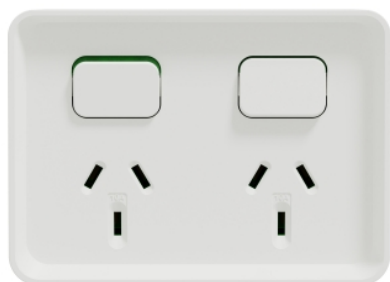

Product data sheet

Characteristics

O3025-XW

Clipsal Iconic Outdoor, Twin, Switched socket outlet, horizontal, 10A, 250V

Main

Range of product	Iconic
Product or component type	Switched socket
Product brand	Clipsal
Device presentation	Complete product
Switch application	On/off switching
Outlet poles configuration	1P + E

Complementary

Control type	ON/OFF button Rocker
Pin number	6
Number of power socket outlets	2
Socket-outlet type	Twin switched socket-outlet
Fixing mode	By screws By clipping locks
Local signalling	Without light indicator
Device mounting	Surface Wall mounted
Mounting position	Horizontal
Material	PC (polycarbonate) ABS (acrylonitrile butadiene-styrene) POM (polyoxymethylene)
Surface finish	Matt
Type of installation	Outdoor
[Ue] rated operational voltage	250 V AC
Network frequency	50 Hz
[In] rated current	10 A
Clamping connection capacity	4 x 2.5 mm ² 3 x 4 mm ²
Connections - terminals	3 screw terminals
Depth	70 mm
Height	85 mm
Width	115.5 mm