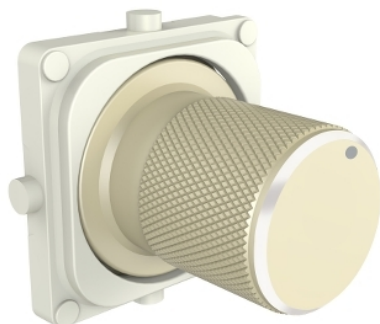

Product data sheet

Characteristics

S40EDIMKB-CE

Clipsal Iconic, knob for cover frame, Iconic Styl, crowne (gold)

Main

Range	Clipsal Iconic
Aesthetic name	Iconic Styl
Product or component type	Knob
Colour tint	Crowne (CE)
Type of packing	Polybag
Quantity per set	Set of 5

Complementary

Range compatibility	knob
Product destination	Cover frame
Fixing mode	Clip-in
Surface finish	Satin
Surface treatment	Metallic
Material	Anodised aluminium: knob
Height	23.0 mm
Width	23.0 mm
Depth	9.0 mm
Net weight	0.06 kg