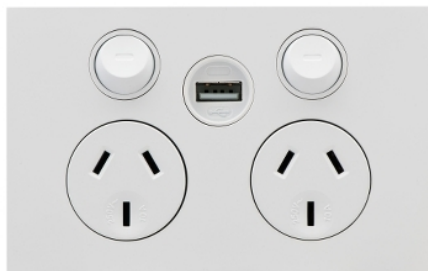

# Z4025USBC-ZW

Socket Outlet Saturn Zen - Twin switched -  
Assembled - Horizontal - Single USB charger -  
250 V - 10 A - Zen White