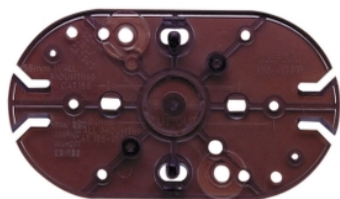

Product data sheet

Characteristics

413FP-TR

Standard Series, Socket Outlets - Surface Mount, Surface Sockets, Fixing plate Suits Loom Wiring

Main

Colour	Transparent
Product brand	Clipsal

Complementary

Colour code	TR
Height	Plate: 139 mm
Width	Plate: 80 mm
Fixing mode	Clip-on

Packing Units

Unit Type of Package 1	PCE
Number of Units in Package 1	1
Package 1 Height	2 cm
Package 1 Width	8 cm
Package 1 Length	13.8 cm
Package 1 Weight	27 g
Unit Type of Package 2	BB1
Number of Units in Package 2	20
Package 2 Height	8.3 cm
Package 2 Width	15.9 cm
Package 2 Length	21 cm
Package 2 Weight	0.6 kg
Unit Type of Package 3	CAR
Number of Units in Package 3	200
Package 3 Height	21 cm
Package 3 Width	34.8 cm
Package 3 Length	44.5 cm
Package 3 Weight	6 kg

Offer Sustainability

REACH Regulation	REACH Declaration
EU RoHS Directive	Compliant with Exemptions
China RoHS Regulation	China RoHS Declaration