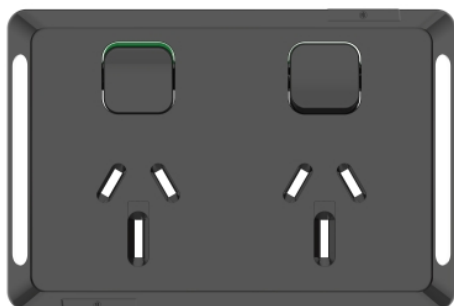

## Pro Series, Cover Plate Double Switched Socket, 15A Horizontal, Black

### Complementary

Range compatibility	Pro Series switched socket
Product destination	Switched socket
Number of rocker	2
Number of power socket outlets	2
[In] rated current	15 A
Installation direction	Horizontal
Fixing mode	Clip-on
Surface finish	Glossy
Material	PC (polycarbonate): window ABS (acrylonitrile butadiene-styrene): skin
Height	78 mm
Width	116 mm
Depth	9 mm
Net weight	0.018 kg