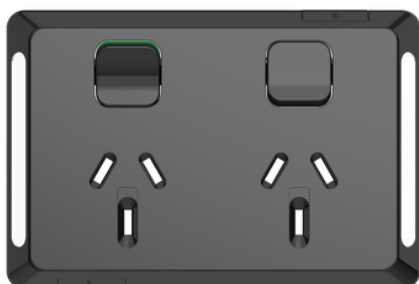

## Pro Series, Cover Plate Double Switched Socket, 10A Horizontal, Black

### Complementary

Range compatibility	Pro Series switched socket
Product destination	Switched socket
Number of rocker	2
Number of power socket outlets	2
[In] rated current	10 A
Installation direction	Horizontal
Fixing mode	Clip-on
Surface finish	Glossy
Material	PC (polycarbonate): window ABS (acrylonitrile butadiene-styrene): skin
Height	78 mm
Width	116 mm
Depth	9 mm
Net weight	0.018 kg