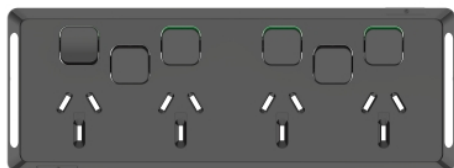

Product data sheet

Characteristics

PDLP395H4XXUAC-BK

Pro Series, cover frame, 6 switches & 4 sockets, 10 A, Black

Main

Range	Pro Series
Product or component type	Cover frame
Colour tint	Black (BK)
Type of packing	Polybag

Complementary

Range compatibility	Pro Series switched socket
Product destination	Switched socket
Number of rocker	6
Number of power socket outlets	4
[In] rated current	10 A
Installation direction	Horizontal
Fixing mode	Clip-on
Surface finish	Glossy
Material	PC (polycarbonate): window ABS (acrylonitrile butadiene-styrene): skin
Height	78 mm
Width	212 mm
Depth	9 mm
Net weight	0.032 kg