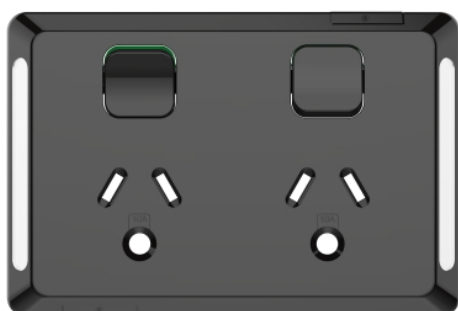

Product data sheet

Characteristics

PDLP395RC-BK

Pro Series, Cover Plate Double Switched Socket, Round Earth 10A, Black

Main

Range	Pro Series
Product or component type	Cover frame
Colour tint	Black (BK)
Type of packing	Polybag

Complementary

Range compatibility	Pro Series switched socket
Product destination	Switched socket
Number of rocker	2
Number of power socket outlets	2
[In] rated current	10 A
Installation direction	Horizontal
Fixing mode	Clip-on
Surface finish	Glossy
Material	PC (polycarbonate): window ABS (acrylonitrile butadiene-styrene): skin
Height	78 mm
Width	116 mm
Depth	9 mm
Net weight	0.018 kg